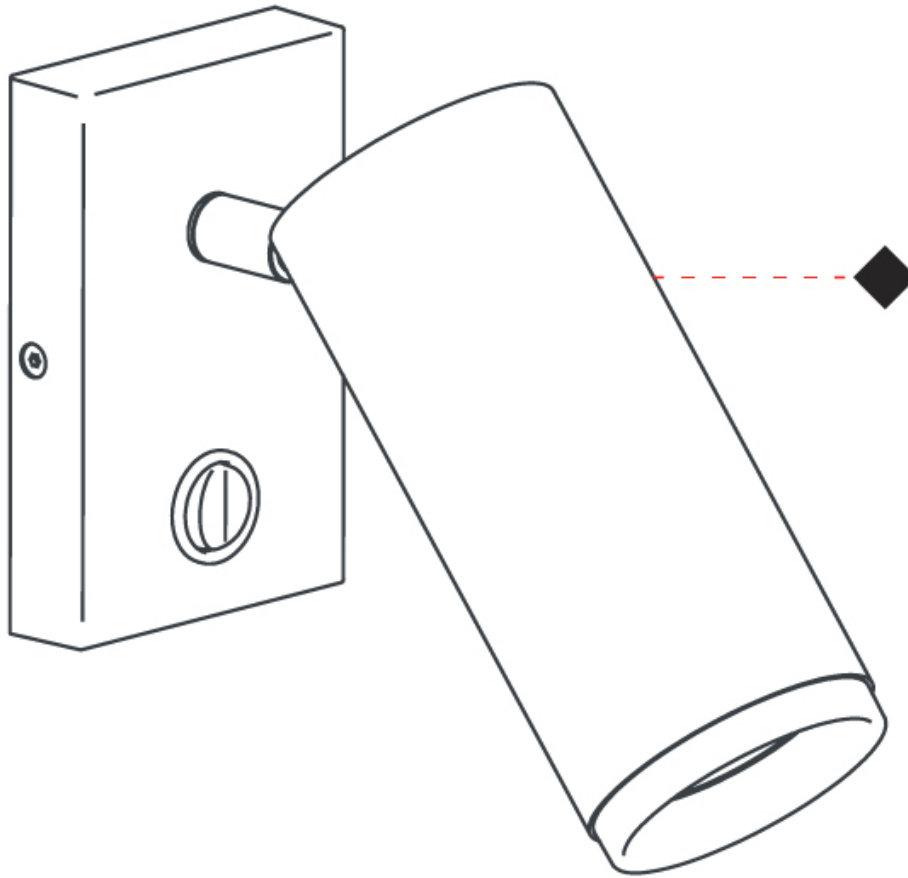

GENERAL

Series: Haul
 Subseries: Haul - Wall
 Partner: Milan
 Division: Design
 Installation: Surface
 Product Type: Wall Surface
 Mounting Location: Wall
 Light Distribution: Adjustable

PHYSICAL

Shape: Cylinder
 Diameter (mm): 40
 Diameter (in): 1 9/16
 Length (mm): 65
 Length (in): 2 9/16
 Height (mm): 100
 Height (in): 3 15/16
 Extension (mm): 78
 Extension (in): 3 1/16
 Weight (kg): 1.4
 Weight (lbs): 2.999
 Fixture Material: Extruded Aluminum

OPTICAL

Adjustability: Rotational 300°; Tilt 90°

RATINGS AND CERTIFICATIONS

Certified By: CSA Certified to UL and CSA Standards
 IP rating: IP20

HAUL - WALL SURFACE

D93203R9- : D93203R9-MWL

PROJECT	_____
TYPE	_____
SPECIFIER	_____
QUANTITY	_____
DATE	_____

GENERAL

Series: Haul
Subseries: Haul - Wall
Partner: Milan
Division: Design
Installation: Surface
Product Type: Wall Surface
Mounting Location: Wall
Light Distribution: Adjustable

PHYSICAL

Shape: Cylinder
Diameter (mm): 55
Diameter (in): 1 ⁹/₁₆
Length (mm): 83
Length (in): 3 ¹/₄
Height (mm): 100
Height (in): 3 ¹⁵/₁₆
Extension (mm): 120
Extension (in): 4 ³/₄
[Fixture Finish: MWL / MBQ](#)
Fixture Material: Extruded Aluminum