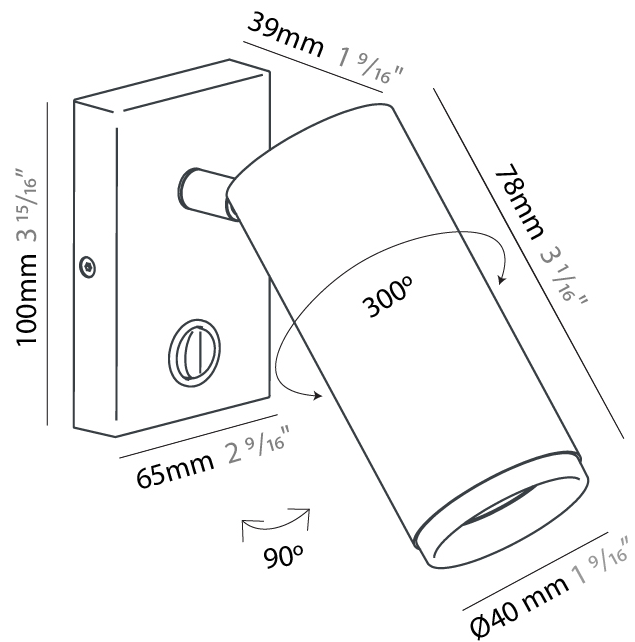

GENERAL

Series: Haul
 Subseries: Haul - Wall
 Partner: Milan
 Division: Design
 Installation: Surface
 Product Type: Wall Surface
 Mounting Location: Wall
 Light Distribution: Adjustable

PHYSICAL

Shape: Cylinder
 Diameter (mm): 40
 Diameter (in): 1 ⁹/₁₆
 Length (mm): 65
 Length (in): 2 ⁹/₁₆
 Height (mm): 100
 Height (in): 3 ¹⁵/₁₆
 Extension (mm): 78
 Extension (in): 3 ¹/₁₆
 Fixture Finish: [MWL / MBQ](#)
 Fixture Material: Extruded Aluminum

OPTICAL

Beam Angle: 35
 Adjustability: Rotational 300°; Tilt 90°

RATINGS AND CERTIFICATIONS

Certified By: Certified for North American Standards
 IP rating: IP20

HAUL - WALL SURFACE

D93203R9-

PROJECT	_____
TYPE	_____
SPECIFIER	_____
QUANTITY	_____
DATE	_____

GENERAL

Series: Haul
 Subseries: Haul - Wall
 Partner: Milan
 Division: Design
 Installation: Surface
 Product Type: Wall Surface
 Mounting Location: Wall
 Light Distribution: Adjustable

PHYSICAL

Shape: Cylinder
 Diameter (mm): 40
 Diameter (in): 1 9/16
 Length (mm): 65
 Length (in): 2 9/16
 Height (mm): 100
 Height (in): 3 15/16
 Extension (mm): 78
 Extension (in): 3 1/16
 Weight (kg): 1.4
 Weight (lbs): 2.999
 Fixture Material: Extruded Aluminum

GENERAL

Series: Haul
Subseries: Haul - Wall
Partner: Milan
Division: Design
Installation: Surface
Product Type: Wall Surface
Mounting Location: Wall
Light Distribution: Adjustable

PHYSICAL

Shape: Cylinder
Diameter (mm): 55
Diameter (in): 1 ⁹/₁₆
Length (mm): 83
Length (in): 3 ¹/₄
Height (mm): 100
Height (in): 3 ¹⁵/₁₆
Extension (mm): 120
Extension (in): 4 ³/₄
[Fixture Finish: MWL / MBQ](#)
Fixture Material: Extruded Aluminum