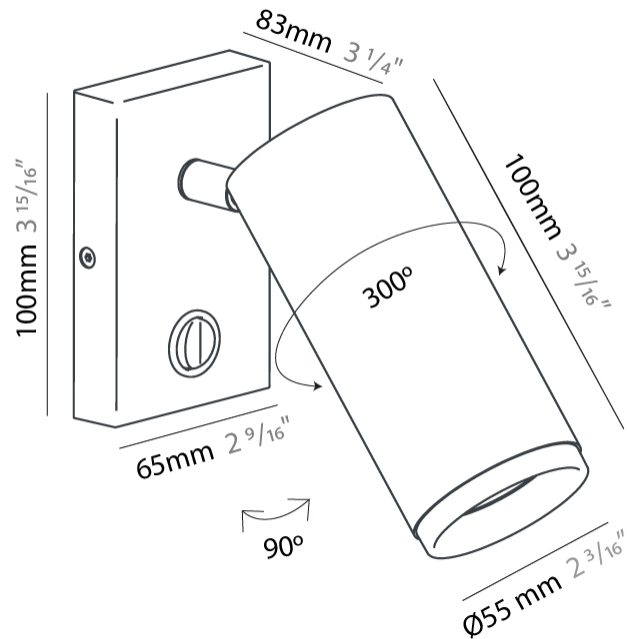

PROJECT	_____
TYPE	_____
SPECIFIER	_____
QUANTITY	_____
DATE	_____

HAUL - WALL SURFACE

D93243-

base number   Finish
Options

1. To build a product code in our configurator select the specify button on the base model # product page
2. To build a manual product code on this datasheet choose from the options listed below in blue font and add the suffix to the base model #

GENERAL

Series: Haul
Subseries: Haul - Wall
Partner: Milan
Division: Design
Installation: Surface
Product Type: Wall Surface
Mounting Location: Wall
Light Distribution: Adjustable

PHYSICAL

Shape: Cylinder
Diameter (mm): 55
Diameter (in): 1 ⁹/₁₆
Length (mm): 83
Length (in): 3 ¹/₄
Height (mm): 100
Height (in): 3 ¹⁵/₁₆
Extension (mm): 120
Extension (in): 4 ³/₄
[Fixture Finish: MWL / MBQ](#)
Fixture Material: Extruded Aluminum

ELECTRICAL

Lamp Type: LED
Input Wattage (W): 7
Dimming: Electronic Low Voltage Dimming
Input Voltage (V): 120Vac Direct Line

LED

Number of LEDs: 1
Color Temperature (°K): 3000
Max. Delivered Lumen (lm): 665
CRI: >90 CRI
Lamp Life (hrs): 50000

OPTICAL

Beam Angle: 35

RATINGS AND CERTIFICATIONS

Certified By: Certified for North American Standards
IP rating: IP20