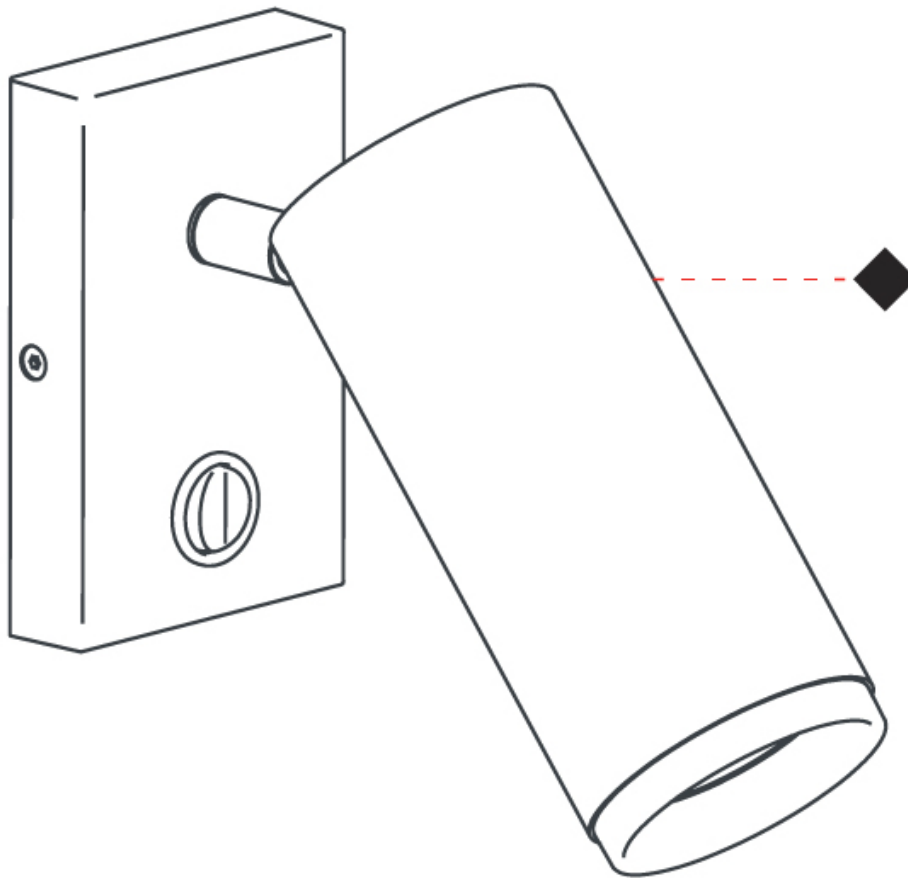

GENERAL

Series: Haul
Subseries: Haul - Wall
Partner: Milan
Division: Design
Installation: Surface
Product Type: Wall Surface
Mounting Location: Wall
Light Distribution: Adjustable

PHYSICAL

Shape: Cylinder
Diameter (mm): 55
Diameter (in): 1 ⁹/₁₆
Length (mm): 83
Length (in): 3 ¹/₄
Height (mm): 100
Height (in): 3 ¹⁵/₁₆
Extension (mm): 120
Extension (in): 4 ³/₄
[Fixture Finish: MWL / MBQ](#)
Fixture Material: Extruded Aluminum

OPTICAL

Beam Angle: 35

RATINGS AND CERTIFICATIONS

Certified By: Certified for North American Standards
IP rating: IP20

HAUL - WALL SURFACE

D93243-

PROJECT	_____
TYPE	_____
SPECIFIER	_____
QUANTITY	_____
DATE	_____