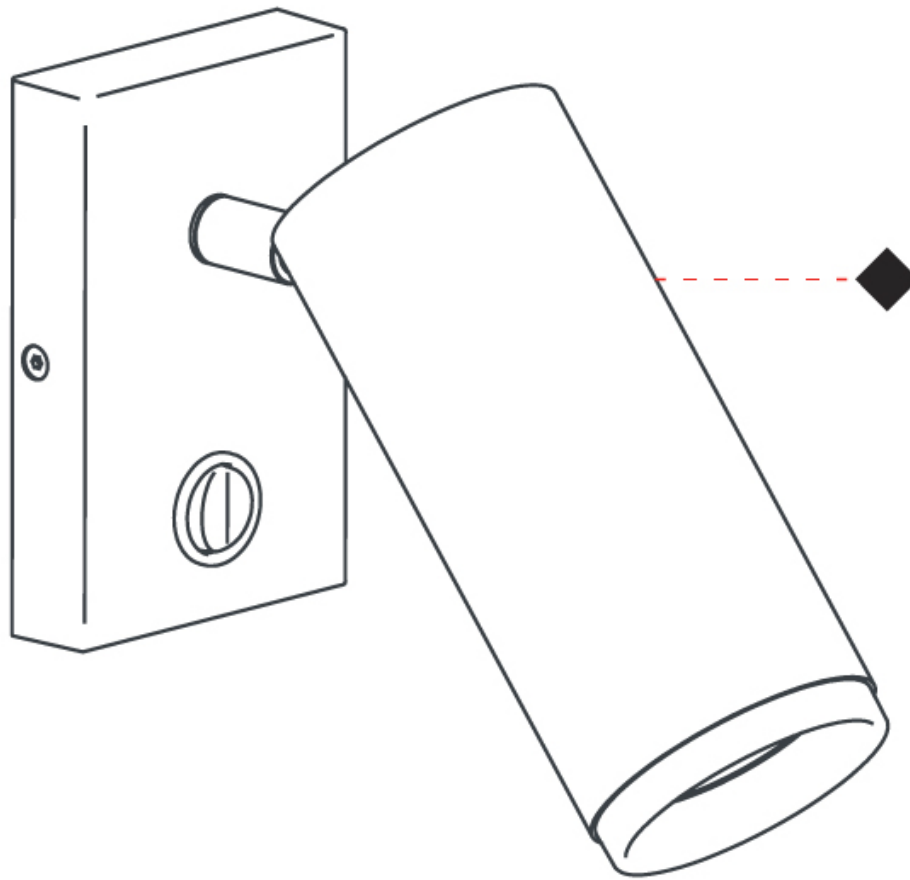

GENERAL

Series: Haul
 Subseries: Haul - Wall
 Partner: Milan
 Division: Design
 Installation: Surface
 Product Type: Wall Surface
 Mounting Location: Wall
 Light Distribution: Adjustable

PHYSICAL

Shape: Cylinder
 Diameter (mm): 40
 Diameter (in): 1 ⁹/₁₆
 Length (mm): 65
 Length (in): 2 ⁹/₁₆
 Height (mm): 100
 Height (in): 3 ¹⁵/₁₆
 Extension (mm): 78
 Extension (in): 3 ¹/₁₆
 Fixture Finish: [MWL / MBQ](#)
 Fixture Material: Extruded Aluminum

OPTICAL

Beam Angle: 35
 Adjustability: Rotational 300°; Tilt 90°

RATINGS AND CERTIFICATIONS

Certified By: Certified for North American Standards
 IP rating: IP20

HAUL - WALL SURFACE

D93203R9-

PROJECT	_____
TYPE	_____
SPECIFIER	_____
QUANTITY	_____
DATE	_____

GENERAL

Series: Haul
 Subseries: Haul - Wall
 Partner: Milan
 Division: Design
 Installation: Surface
 Product Type: Wall Surface
 Mounting Location: Wall
 Light Distribution: Adjustable

PHYSICAL

Shape: Cylinder
 Diameter (mm): 40
 Diameter (in): 1 9/16
 Length (mm): 65
 Length (in): 2 9/16
 Height (mm): 100
 Height (in): 3 15/16
 Extension (mm): 78
 Extension (in): 3 1/16
 Weight (kg): 1.4
 Weight (lbs): 2.999
 Fixture Material: Extruded Aluminum